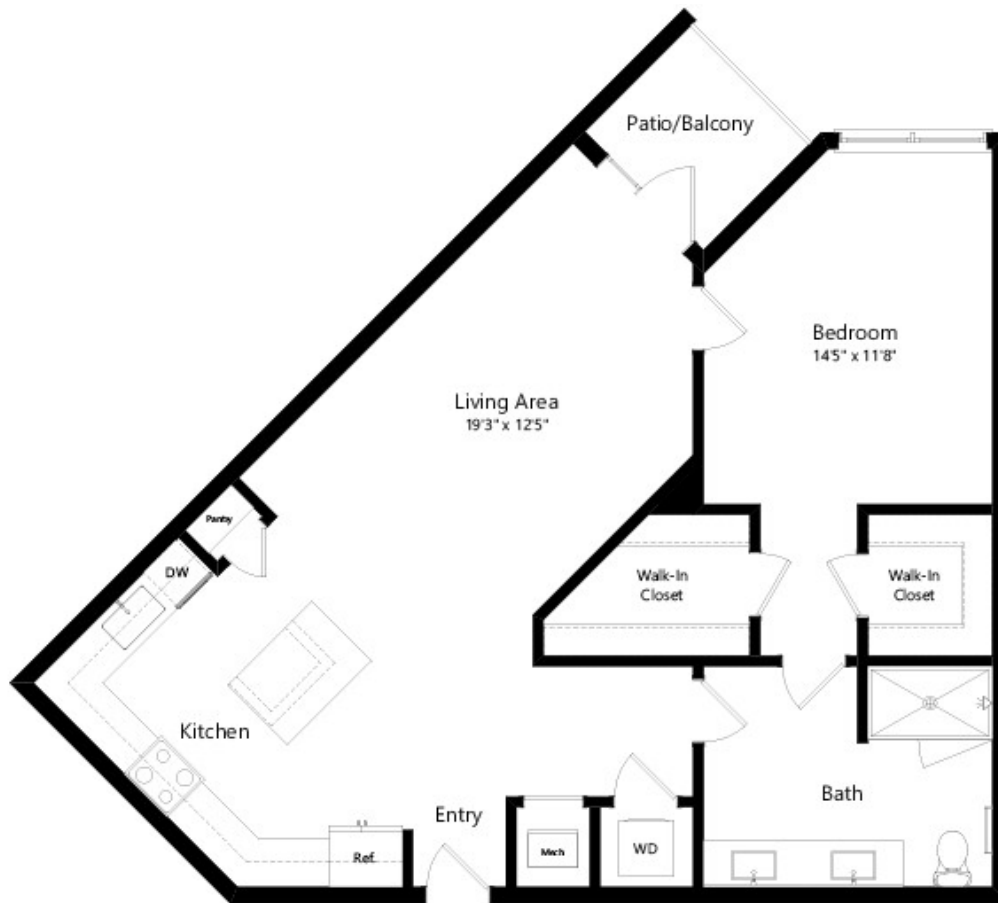

A2

1 BED / 1 BATH

948

SQ. FT.

BAINBRIDGE
MISSION POINTE

12231 Pioneers Way | Orlando, FL 32832

www.bainbridgemiissionpointe.com

Floor plans are artist's rendering. All dimensions are approximate. Actual product and specifications may vary in dimension or detail. Not all features are available in every apartment. Prices and availability are subject to change. Please see a representative for details.